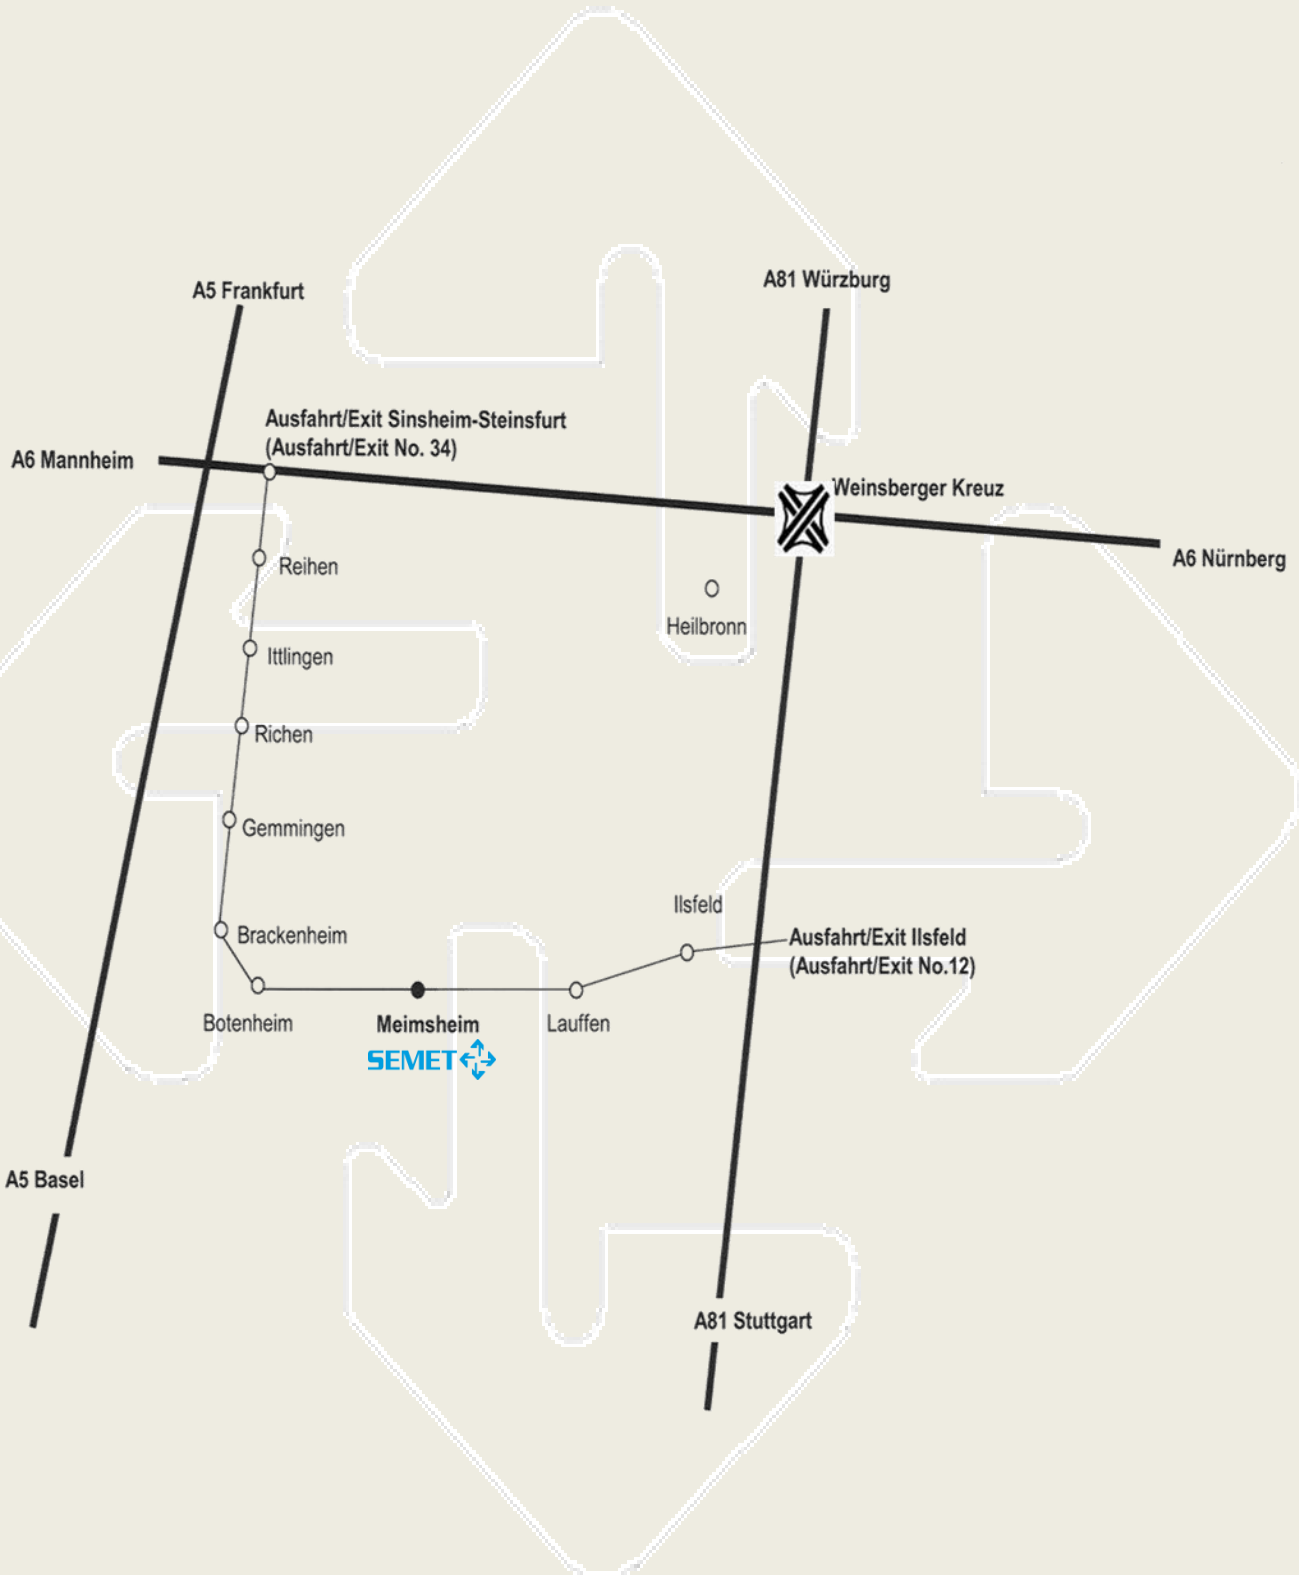

Maschinenbau GmbH & Co. KG
Daimlerstraße 13
74336 Brackenheim

☎ +49 (0)7135 / 9880-0 📠 +49 (0)7135 / 7441
✉ info@semet-gmbh.de www.semet-gmbh.de